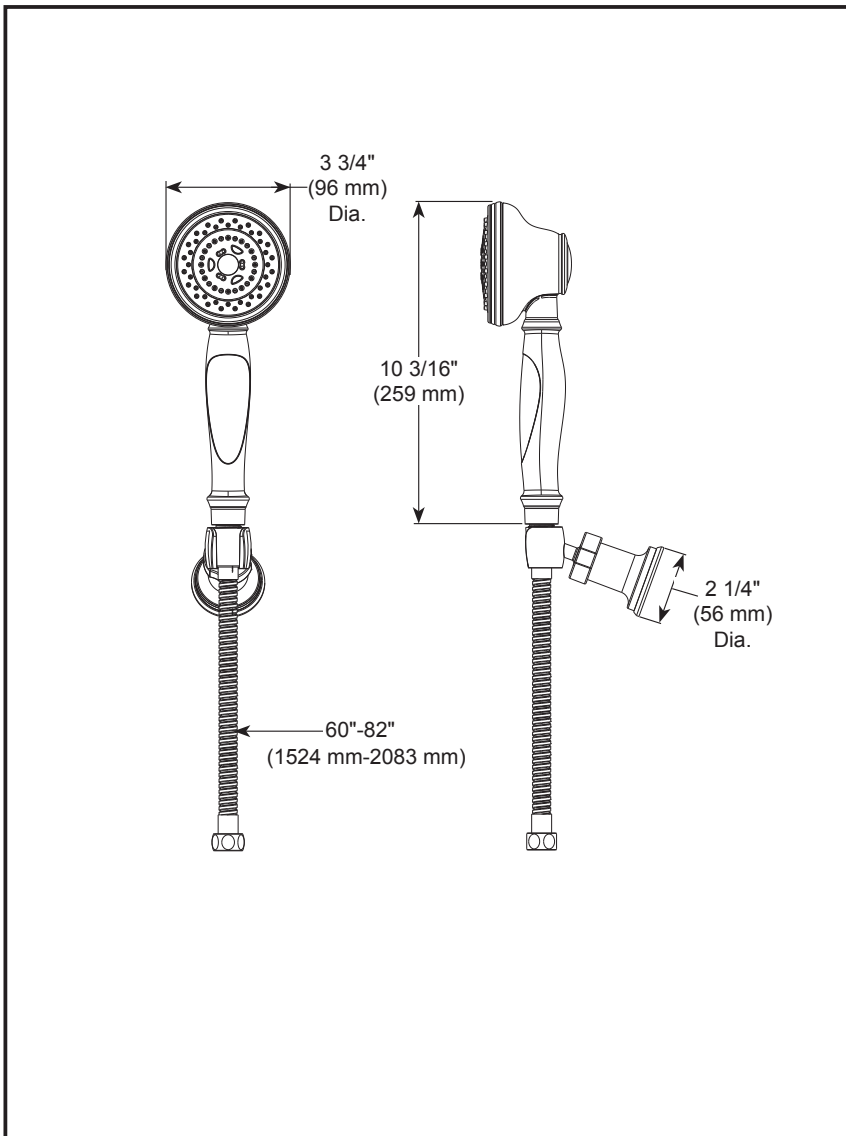

▲ Designate proper finish suffix

Delta Faucet Company reserves the right (1) to make changes in specifications and materials, and (2) to change or discontinue models, both without notice or obligation. Dimensions are for reference only. See current full-line price book or www.deltafaucet.com for finish options and product availability.

Delta Faucet Company

55 E. 111th Street, Carmel, IN 46280
350 South Edgeware Road, St. Thomas, ON N5P 4L1
© 2025 Delta Faucet Company